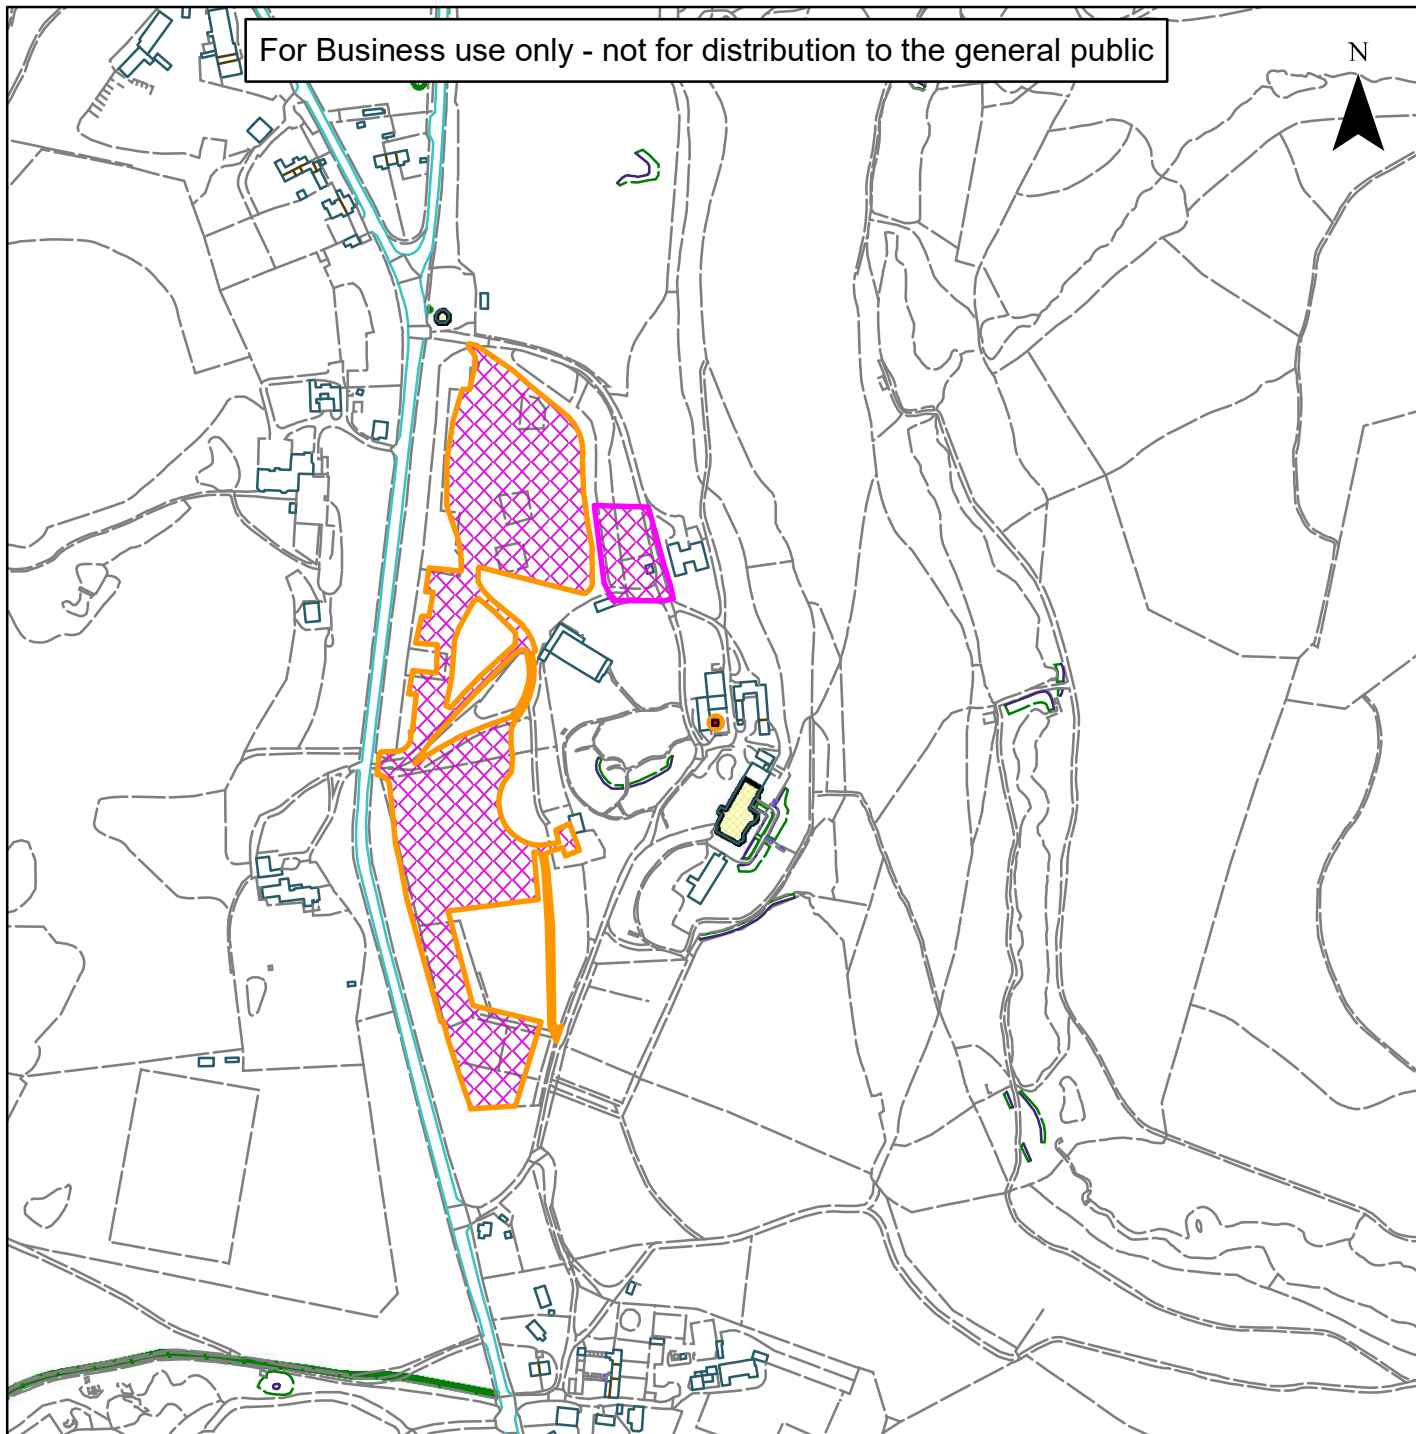

07) DC/22/2229

Horsham
District
Council

Leonardslee Gardens, RH13 6PP

For Business use only - not for distribution to the general public

N

Scale: 1:5,000

Reproduced by permission of Ordnance Survey map on behalf of HMSO. © Crown copyright and database rights (2019). Ordnance Survey Licence.100023865